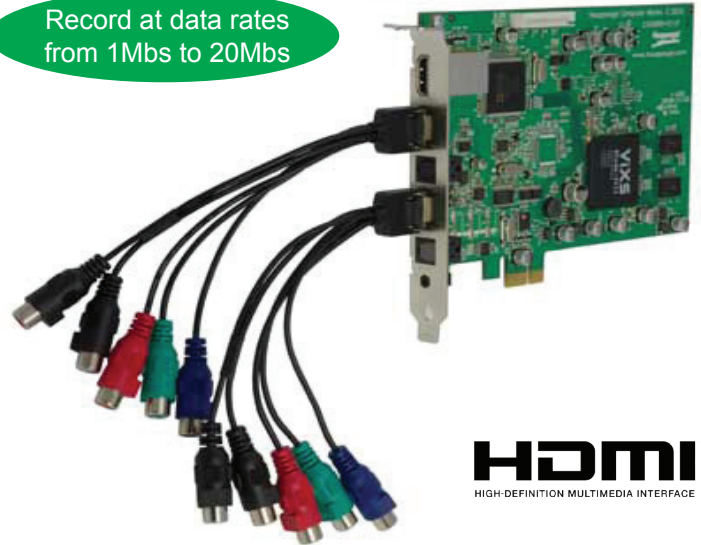

Record at data rates
from 1Mbps to 20Mbps