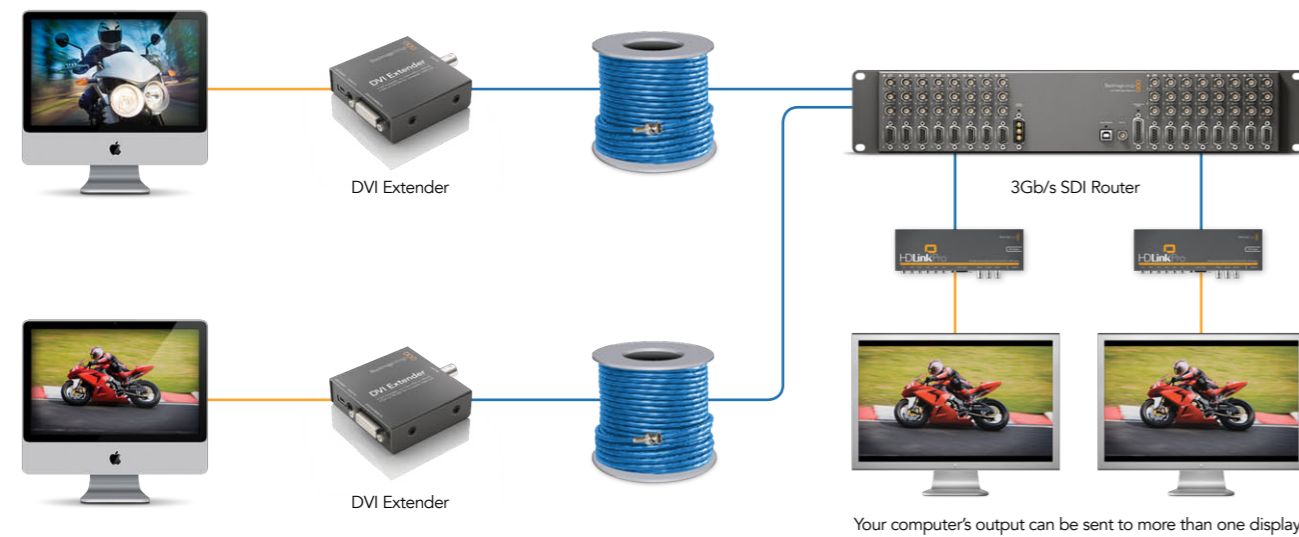

## Imagine the creative freedom to design your facility the way you want!

Now you can route your computer monitor! DVI Extender extends the DVI-D connection on your computer to your monitor via simple SDI cables. This means you can extend your monitor via any 3 Gb/s SDI router! You can even connect more than one monitor to your computer. DVI Extender uses HDLink on the monitor end, so you can route both computer and video to the same monitor.

Move noisy computers out of client rooms into a central location, then you can move between rooms in your facility when you need to! DVI Extender is easy to use and plugs into your computer's DVI-D monitor connection. DVI Extender powers via USB from your computer, and you can even connect direct to the computer audio so you get full computer sound down the monitor extension!

### Convert DVI to SDI Video

With DVI Extender, you can harness your computer's built in 3D accelerated display to create realtime broadcast graphics in standard definition and high definition video. Simply set the control panel to Video Mode, and DVI extender will output NTSC, PAL, 720 HD or 1080 HD resolution SDI video with embedded audio from your computer.

### Full Digital Quality

Unlike older scan converters, DVI Extender is a fully digital converter that connects the DVI-D output on your computer to SDI equipment such as HDLink Pro. That's a direct pixel-for-pixel digital connection to SDI, which is the highest quality possible and eliminates all scaling problems!