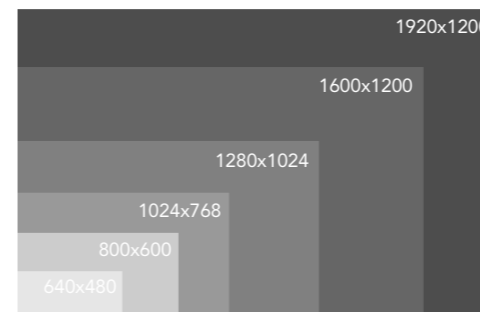

Take a closer look at DVI Extender

For extender mode resolutions, use DVI Extender with HDLink.

DVI Extender

Route your computer monitor anywhere using DVI Extender! Includes USB power, 3.5 mm audio jack input for computer audio, and software control panel for selecting between video and extender modes. Extender mode requires a compatible HDLink for receiving on the monitor side. DVI Extender also operates in video mode so you can convert the DVI output on your computer to regular SD or HD-SDI video.

$545

DVI Extender™	
Connections	
Video Input	1 x DVI-D
Audio Input	1 x 3.5mm stereo mini jack
Video Output	1 x 3 Gb/s SD/HD-SDI
Video Mode Resolutions	When set to Video mode based resolutions DVI Extender will output conventional SDI video to match the selected video standard. Select 720 x 486 for 525i/59.94 (NTSC), 720 x 576 for 625i/50 (PAL), 1280 x 720 for 720HD and 1920 x 1080 for 1080HD video formats.
Extras	
USB	1 x USB 2.0 port and cable
Power Requirements	Requires USB 2.0 connection for power. Compatible with iPod USB power adapter.
Updates and Configuration	USB 2.0 high speed (480Mb/s) interface.
Warranty	12 Months
Extender mode is compatible with the following HDLink models	HDLink Pro DVI, HDLink Pro 3D, HDLink Optical Fiber, HDLink Pro DisplayPort