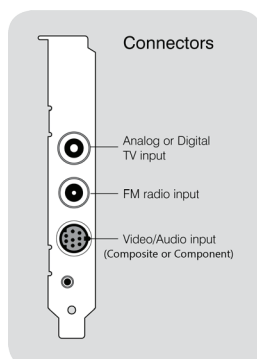

Package Includes:

- HauppaugeTV HVR-2210 dual tuner PCI Express x1 card for free-to-air digital/analogue TV reception. With dual hardware MPEG-2 encoders, composite/component* video input and FM Radio.
- Full-size Windows Media Center Certified infra-red remote control.
- One USB IR receiver/blaster cable with learning sensor.
- Component input cable.
- Half-height bracket for installation in low profile PCs.
- Australian localised Windows 7 driver CD-ROM.
- For a limited time includes BONUS 3 month FREE IceTV membership valued at \$33. (For more information visit: www.icetv.com.au)

Features

- Two high quality digital/analogue TV tuners on board. Watch one TV channel of either digital or analogue input while recording another!
- Watch, pause and record analogue and digital TV in Windows 7 Media Center. Record high definition digital TV to your PC's disk in the highest video quality!
- Dual high quality hardware MPEG-2 encoders for recording analogue set-top box TV. Record to disk using from 1-2 Gigabytes of disk space per hour.
- While recording, the HVR-2210's hardware MPEG-2 encoders do all the work, so your PC continues to run at full speed.
- Use Windows Media Center's FREE TV scheduler to automatically record your favourite TV shows.
- HVR-2210 Media Centre Kit includes a full-size Windows Media Center remote control transmitter and receiver. Manage all Media Center functions with the included remote control. The included USB IR transmitter allows automatic control of recording from most set-top boxes.

The HVR-2210 Windows Media Center Kit is the best way to add TV to your Windows 7 PC.

Plug the HVR-2210 into a PCI Express slot in your PC, plug in the included USB Media Center remote control receiver, connect your antenna. Watch analogue TV, high quality digital TV or a set-top box input (via Component* or Composite). You'll be watching TV with Media Center's TV button in no time!