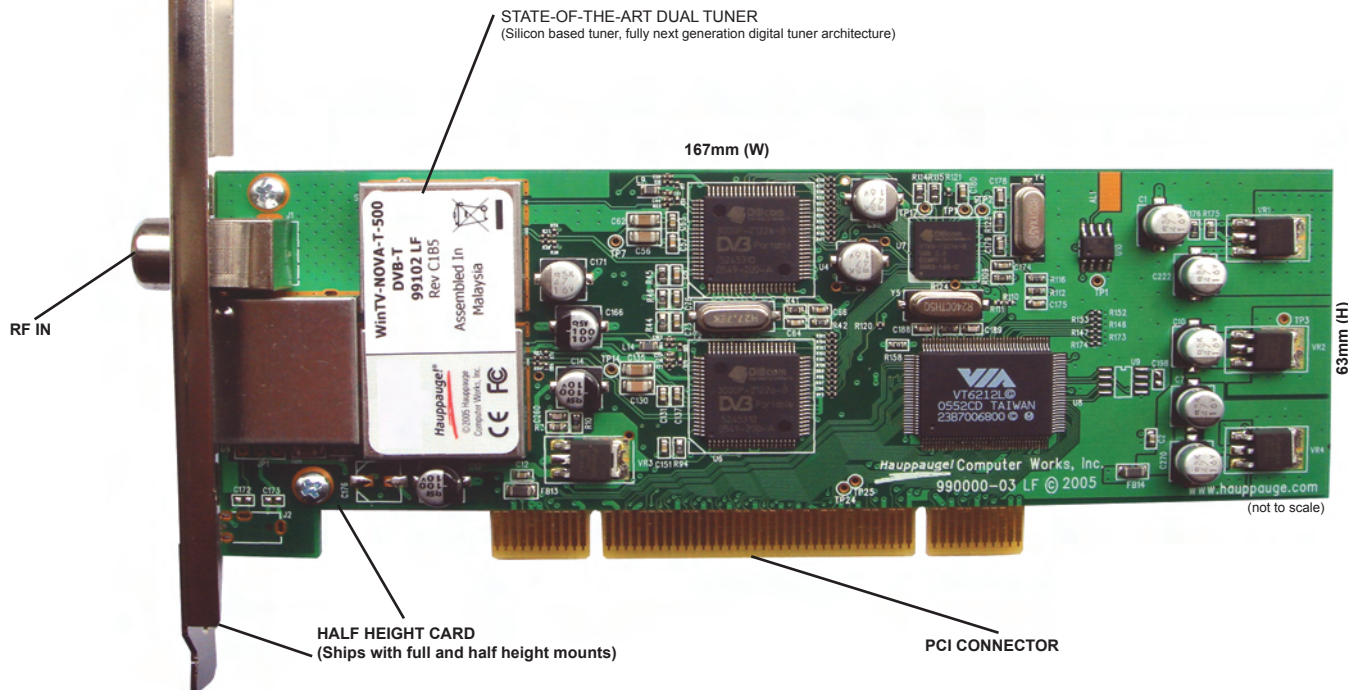

Hauppauge!

OEM System Builder Product

Hauppauge NOVA-T 500 MCE (PCI Dual Digital - OEM)

Fact Sheet

New Magic Code: NOVA500MCE
Ingram Micro Code: HAU0025
Multimedia Technology Code: 24NOVAT500

NOVA-T-500 MCE DUAL DIGITAL (SINGLE PCI)

- True single PCI slot / dual tuner solution (No USB loopback cables).
- State-of-the-art technology (Silicon based tuner, next generation digital tuner architecture).
- Designed for Windows Media Center Edition PC's.
- 2 Standard / High definition state of the art silicon TV tuners on one card.
- Watch one channel and record another or record two channels at once.
- Low power consumption, Low Profile card.
- Windows XP Media Center Edition and Windows Vista Ultimate drivers included.
- Quality design and engineering THAT WORKS!
- Manufactured to environmentally friendly LEAD FREE guidelines.
- Full 2 Year Warranty

Note: The Windows MCE remote control is used to control the TV window under Windows XP MCE / Vista Ultimate.

HauppaugeTV MCE Products also available from New Magic Australia Sub Distributors:

Superior quality